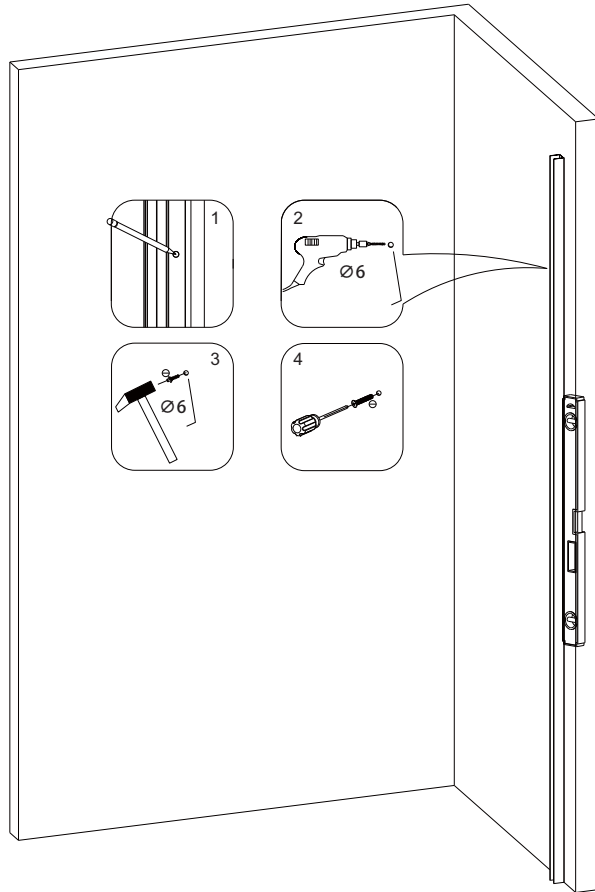

● Assembly

01

[2]	 1X
[3]	 3X
[4]	 3X ST4X30