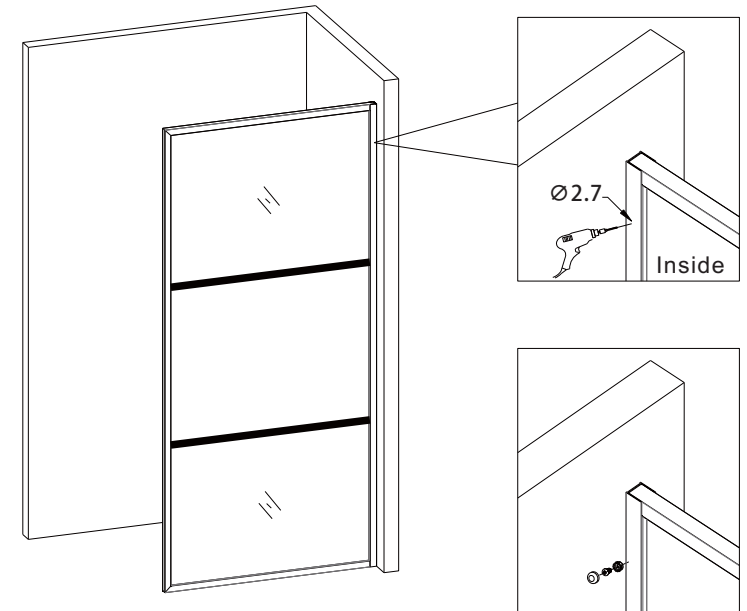

02

[5]	 3X
[6]	 1X
[7]	 Ø2.7mm 1X