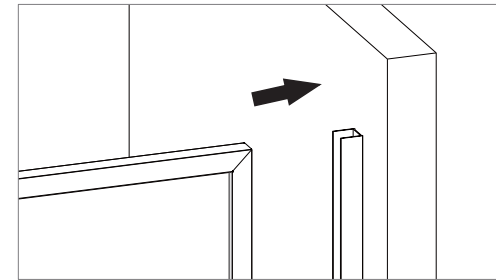

● Box Contents:

[1]	4X Aluminium Profile	➔	
[2]	1X Wall Profile	➔	
[3]	3X Wall Anchor	➔	
[4]	3X Screw ST4X30	➔	
[5]	3X Screw Cap Screw ST3,5X10	➔	
[6]	1X Fixed Glass	➔	
[7]	1X Drill bits	➔	

● Assembly

01

[2]	 1X
[3]	 3X
[4]	 3X ST4X30

02

[5]	 3X
[6]	 1X
[7]	 Ø2.7mm 1X

03

04

 Please ensure the bottom horizontal is straight before the silicone sealant to cure fully

- Do not use the shower enclosure for at least 24 hour in order to allow the silicone sealant to cure fully.