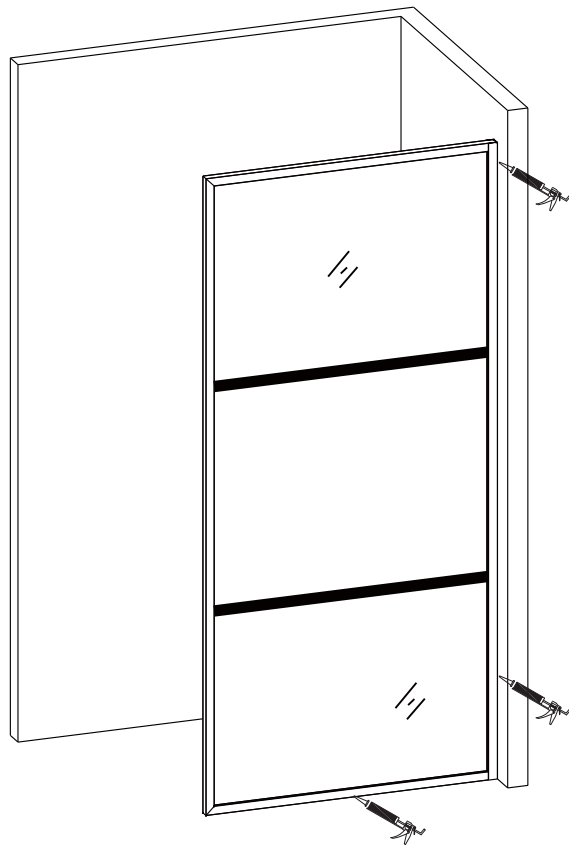

Notes: Safety glass can not be re-worked.

Please read these instructions carefully before start of installation.

Special care should be taken when drilling walls to avoid hidden pipes or electrical cables.

● Box Contents:

[1]	4X Aluminium Profile	➔	
[2]	1X Wall Profile	➔	
[3]	3X Wall Anchor	➔	
[4]	3X Screw ST4X30	➔	
[5]	3X Screw Cap Screw ST3,5X10	➔	
[6]	1X Fixed Glass	➔	
[7]	1X Drill bits	➔	

● Assembly

01

[2]	 1X
[3]	 3X
[4]	 3X ST4X30

02

[5]	 3X
[6]	 1X
[7]	 Ø2.7mm 1X

03

04

 Please ensure the bottom horizontal is straight before the silicone sealant to cure fully

- Do not use the shower enclosure for at least 24 hour in order to allow the silicone sealant to cure fully.